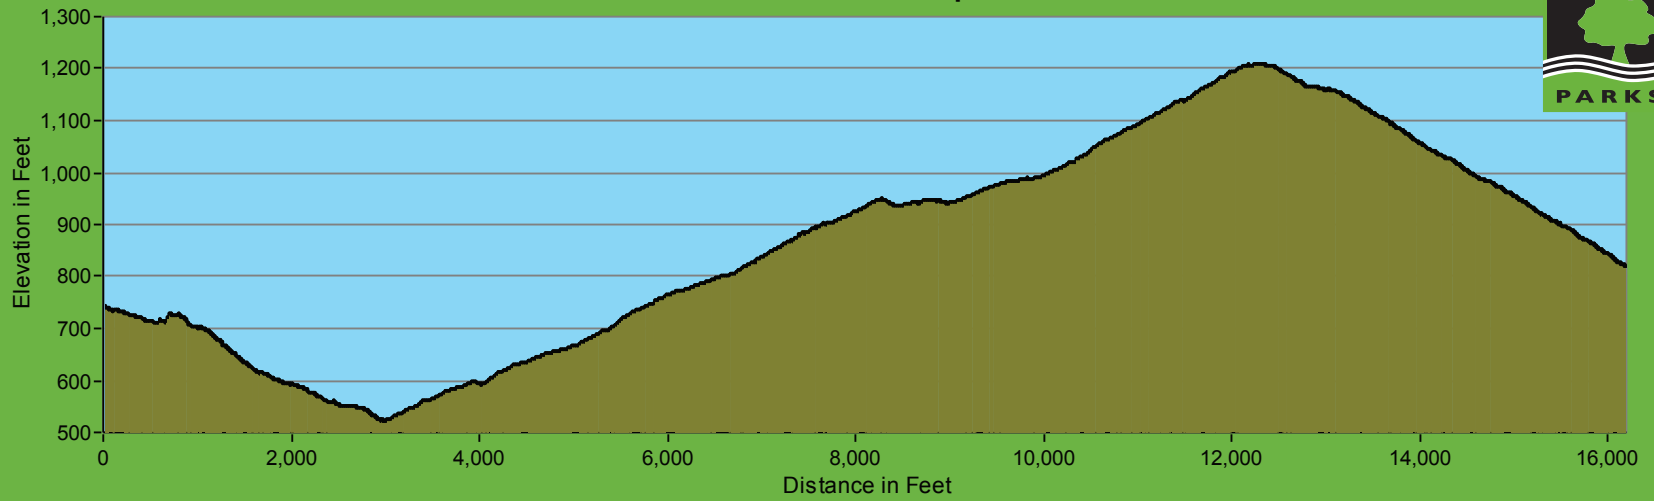

### San Bruno Mountain - Summit Loop Trail Profile

687 Foot Elevation Change / Profile begins and ends on Eucalyptus Trail