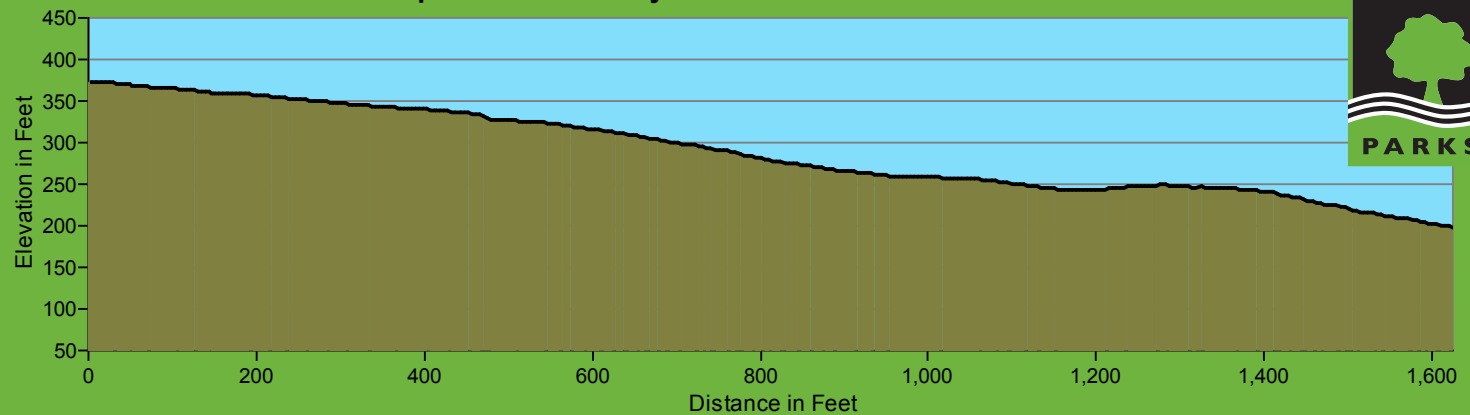

### Junipero Serra County Park / Meadow Vista Trail Profile

175 Foot Elevation Change / Profile Begins at Buckeye Reservation Area and ends at Park Boundary